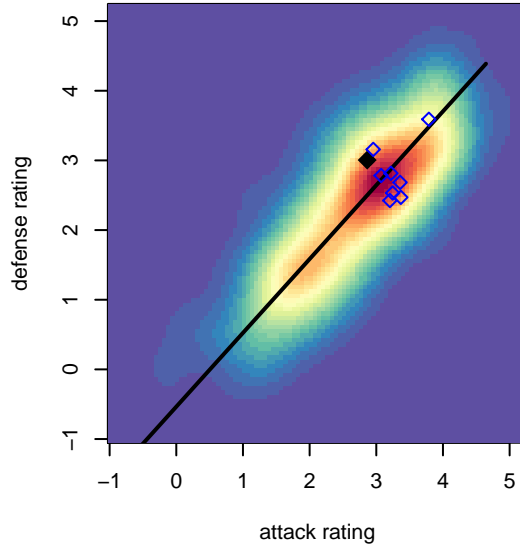

Vancouver Island Wave B01

, BC
 B01 total strength=1647
 attack=17.52 defense=20.18
 fall league = BCSPL 2001 U15

alt names used:
 VANCOUVER ISLAND WAVE (CANADA)
 Vancouver Island Wave
 Vancouver Island Wave 01

Venues played:
 2016 SX Cup U16 Premier – Tier 1 U16
 2016 BCSPL 2001 U15
 2016 Whitecaps Invitational U16

Vancouver Island Wave B01
 Dots are actual minus expected GF (blue circles) and GA (red triangles).
 Blue line is smoothed change in attack strength. Red is smoothed change in defense strength.

**attack and defense variance (black dot)
relative to other teams
and top 10 in region**

**attack and defense rating
relative to others at age
and all opponents in last 13 months**

**attack and defense rating
relative to others at age
and all opponents in last 13 months**

Performance relative to 13 month average

Performance relative to 13 month average

Distribution of opponents
 Red = Lose zone, Blue = Win zone, Green = Even
 Black line separates win/lose zones

lot. A=Neither has attack advantage, B=Opponent has both attack and defense advantage, C=Opponent has both attack and defense disadvantage, D=Both have